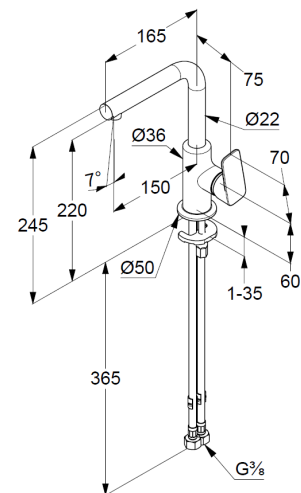

Technische Daten/ Technical Data

KLUDI PURE&STYLE
single lever basin mixer
DN 15

Ref.:
400243975

Finishes:
39 black matt finished

Product description
Manufacturer KLUDI GmbH & Co. KG
Typ: KLUDI PURE&STYLE
single lever basin mixer
DN 15
Ref.: 400243975

basin mixer
single lever mixer
single hole mounted
solid lever, metal
lateral actuation
Aerator M16,5 PCA
ceramic cartridge
flow rate at 3 bar = 7l/ min.
swivel spout (360°)
flexible hoses G 3/8 DVGW approved
rapid installation set

Produktabbildung/ Product picture

Maßzeichnung/ Dimensional drawing

Durchfluss/ Flow rate