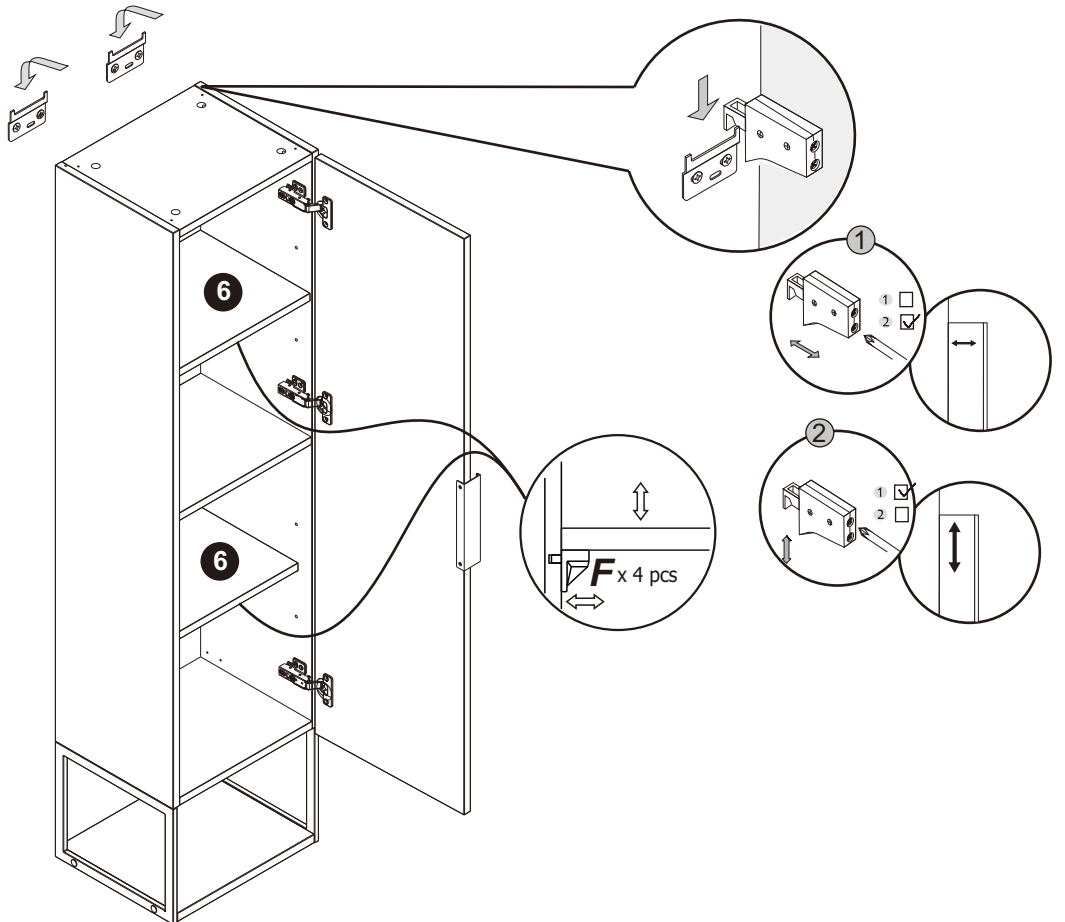

Dulap înalt suspendat Jersey

INSTRUCȚIUNI DE MONTARE

L=35 cm
H=140 cm
P=30 cm

A x 12+1 pcs	B x 12+1 pcs	C ϕ 8*40mm x 12+1 pcs	D ST4*30mm x 2 pcs	E ST4*14mm ST4*40mm x 1 pc	F x 8 pcs	G x 2 pcs
H x 3 pcs	J ST4*14mm x 4 pcs	K x 4 pcs	L ST5*38mm x 4 pcs	M ST3*14mm x 6 pcs	N ST3*14mm x 1 pc	O ST5*40mm x 4 pcs x 5 pcs

right/jobb/dreapta

left/bal/stânga

<p>A</p>  <p>x 12 pcs</p>	<p>D ST4*30mm</p>  <p>x 2 pcs</p>
---	---

C $\phi 8 \times 40\text{mm}$

x 12 pcs

B

x 6 pcs

J ST4*14mm

x 4 pcs

10

DROITE

GAUCHE

D  x 2 pcs

O ST5*40mm  x 4 pcs

F  x 8 pcs

E
TF4*14mm
TF4*40mm
x 1 pc