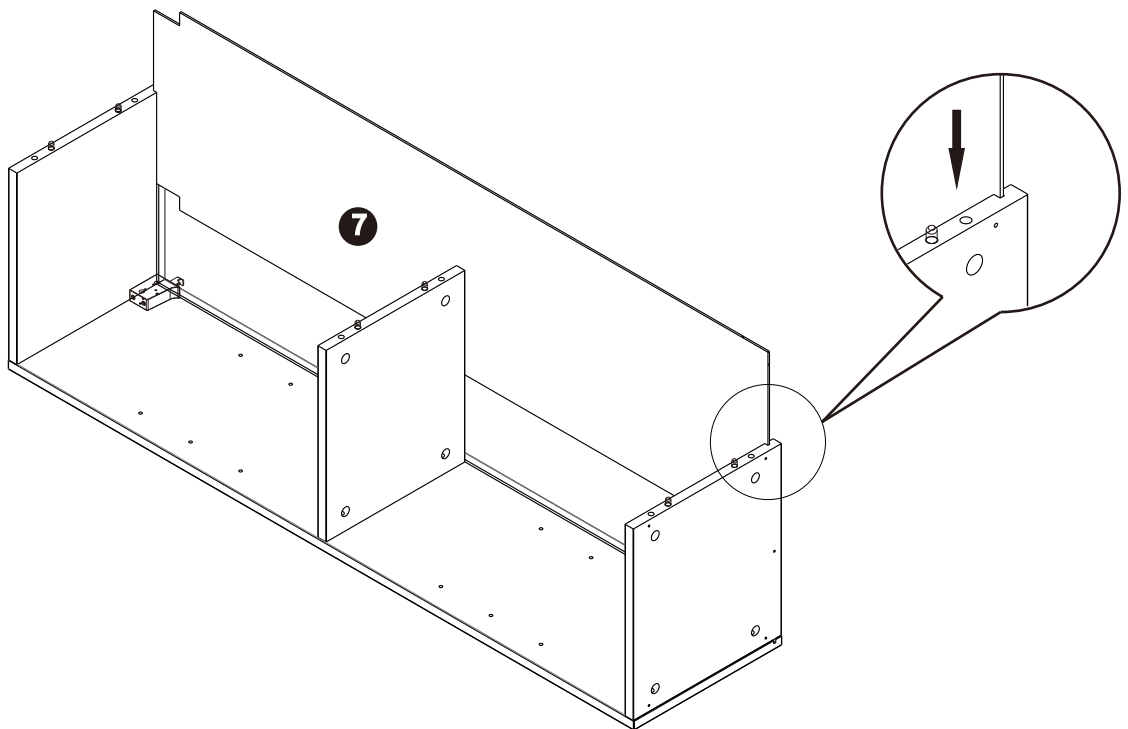

Dulap înalt suspendat Jersey

INSTRUCȚIUNI DE MONTARE

L=35 cm
H=140 cm
P=30 cm

A x 12+1 pcs	B x 12+1 pcs	C ϕ 8*40mm x 12+1 pcs	D ST4*30mm x 2 pcs	E ST4*14mm ST4*40mm x 1 pc	F x 8 pcs	G x 2 pcs
H x 3 pcs	J ST4*14mm x 4 pcs	K x 4 pcs	L ST5*38mm x 4 pcs	M ST3*14mm x 6 pcs	N ST3*14mm x 1 pc	O ST5*40mm x 4 pcs x 5 pcs

right/jobb/dreapta

left/bal/stânga

<p>A</p>  <p>x 12 pcs</p>	<p>D ST4*30mm</p>  <p>x 2 pcs</p>
---	---

C $\phi 8 \times 40\text{mm}$

x 12 pcs

B

x 6 pcs

J ST4*14mm

x 4 pcs

10

DROITE

GAUCHE

D  x 2 pcs

O ST5*40mm  x 4 pcs

F  x 8 pcs

E
TF4*14mm
TF4*40mm
x 1 pc