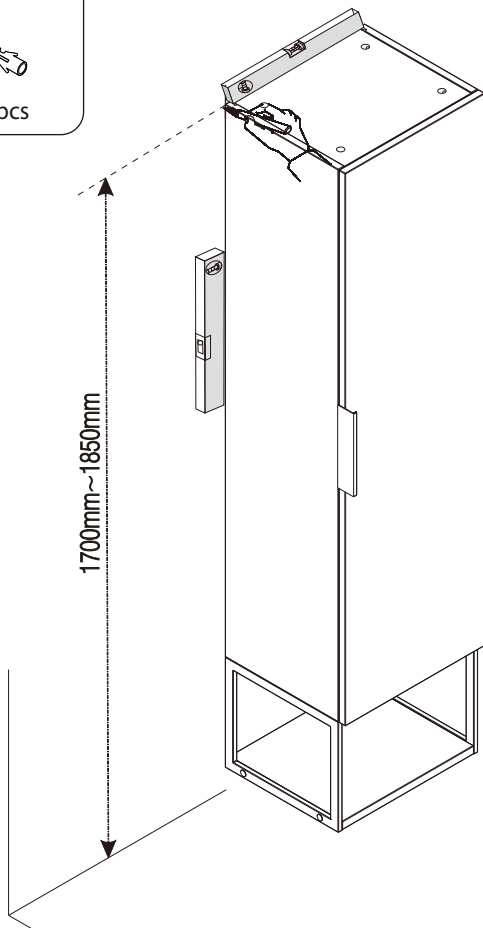

Dulap înalt suspendat Jersey

INSTRUCȚIUNI DE MONTARE

L=35 cm
H=140 cm
P=30 cm

A x 12+1 pcs	B x 12+1 pcs	C ϕ 8*40mm x 12+1 pcs	D ST4*30mm x 2 pcs	E ST4*14mm ST4*40mm x 1 pc	F x 8 pcs	G x 2 pcs
H x 3 pcs	J ST4*14mm x 4 pcs	K x 4 pcs	L ST5*38mm x 4 pcs	M ST3*14mm x 6 pcs	N ST3*14mm x 1 pc	O ST5*40mm x 4 pcs x 5 pcs

right/jobb/dreapta

left/bal/stânga

<p>A</p>  <p>x 12 pcs</p>	<p>D ST4*30mm</p>  <p>x 2 pcs</p>
---	---

C $\phi 8 \times 40\text{mm}$

x 12 pcs

B

x 6 pcs

J ST4*14mm

x 4 pcs

10

DROITE

GAUCHE

D  x 2 pcs

O ST5*40mm  x 4 pcs

F  x 8 pcs

E
TF4*14mm
TF4*40mm
x 1 pc

H
x 3 pcs