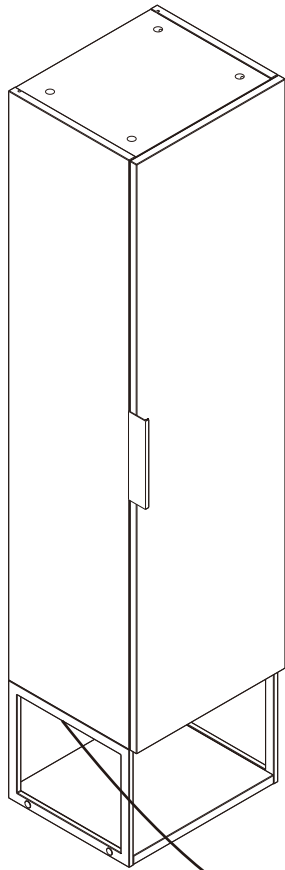

Dulap înalt suspendat Jersey

INSTRUCȚIUNI DE MONTARE

L=35 cm
H=140 cm
P=30 cm

A x 12+1 pcs	B x 12+1 pcs	C ϕ 8*40mm x 12+1 pcs	D ST4*30mm x 2 pcs	E ST4*14mm ST4*40mm x 1 pc	F x 8 pcs	G x 2 pcs
H x 3 pcs	J ST4*14mm x 4 pcs	K x 4 pcs	L ST5*38mm x 4 pcs	M ST3*14mm x 6 pcs	N ST3*14mm x 1 pc	O ST5*40mm x 4 pcs x 5 pcs

right/jobb/dreapta

left/bal/stânga

<p>A</p>  <p>x 12 pcs</p>	<p>D ST4*30mm</p>  <p>x 2 pcs</p>
---	---

C $\phi 8 \times 40\text{mm}$

x 12 pcs

B

x 6 pcs

J ST4*14mm

x 4 pcs

10

DROITE

GAUCHE

D  x 2 pcs

O ST5*40mm  x 4 pcs

F  x 8 pcs

E
TF4*14mm
TF4*40mm
x 1 pc

H
x 3 pcs