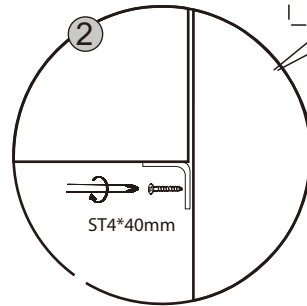

Dulap înalt suspendat Jersey

INSTRUCȚIUNI DE MONTARE

L=35 cm
H=140 cm
P=30 cm

A x 12+1 pcs	B x 12+1 pcs	C ϕ 8*40mm x 12+1 pcs	D ST4*30mm x 2 pcs	E ST4*14mm ST4*40mm x 1 pc	F x 8 pcs	G x 2 pcs
H x 3 pcs	J ST4*14mm x 4 pcs	K x 4 pcs	L ST5*38mm x 4 pcs	M ST3*14mm x 6 pcs	N ST3*14mm x 1 pc	O ST5*40mm x 4 pcs x 5 pcs

right/jobb/dreapta

left/bal/stânga

<p>A</p>  <p>x 12 pcs</p>	<p>D ST4*30mm</p>  <p>x 2 pcs</p>
---	---

C $\phi 8 \times 40\text{mm}$

x 12 pcs

B

x 6 pcs

J ST4*14mm

x 4 pcs

10

DROITE

GAUCHE

D  x 2 pcs

O ST5*40mm  x 4 pcs

F  x 8 pcs

E
TF4*14mm
TF4*40mm
x 1 pc