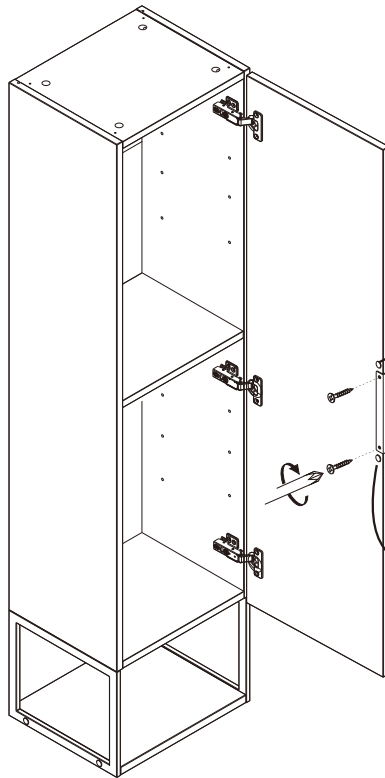

Dulap înalt suspendat Jersey

INSTRUCȚIUNI DE MONTARE

L=35 cm
H=140 cm
P=30 cm

A x 12+1 pcs	B x 12+1 pcs	C ϕ 8*40mm x 12+1 pcs	D ST4*30mm x 2 pcs	E ST4*14mm ST4*40mm x 1 pc	F x 8 pcs	G x 2 pcs
H x 3 pcs	J ST4*14mm x 4 pcs	K x 4 pcs	L ST5*38mm x 4 pcs	M ST3*14mm x 6 pcs	N ST3*14mm x 1 pc	O ST5*40mm x 4 pcs x 5 pcs

right/jobb/dreapta

left/bal/stânga

<p>A</p>  <p>x 12 pcs</p>	<p>D ST4*30mm</p>  <p>x 2 pcs</p>
---	---

C $\phi 8 \times 40\text{mm}$

x 12 pcs

B

x 6 pcs

J ST4*14mm

x 4 pcs

10

DROITE

GAUCHE

D  x 2 pcs

O ST5*40mm  x 4 pcs

F  x 8 pcs

E
TF4*14mm
TF4*40mm
x 1 pc

H
x 3 pcs