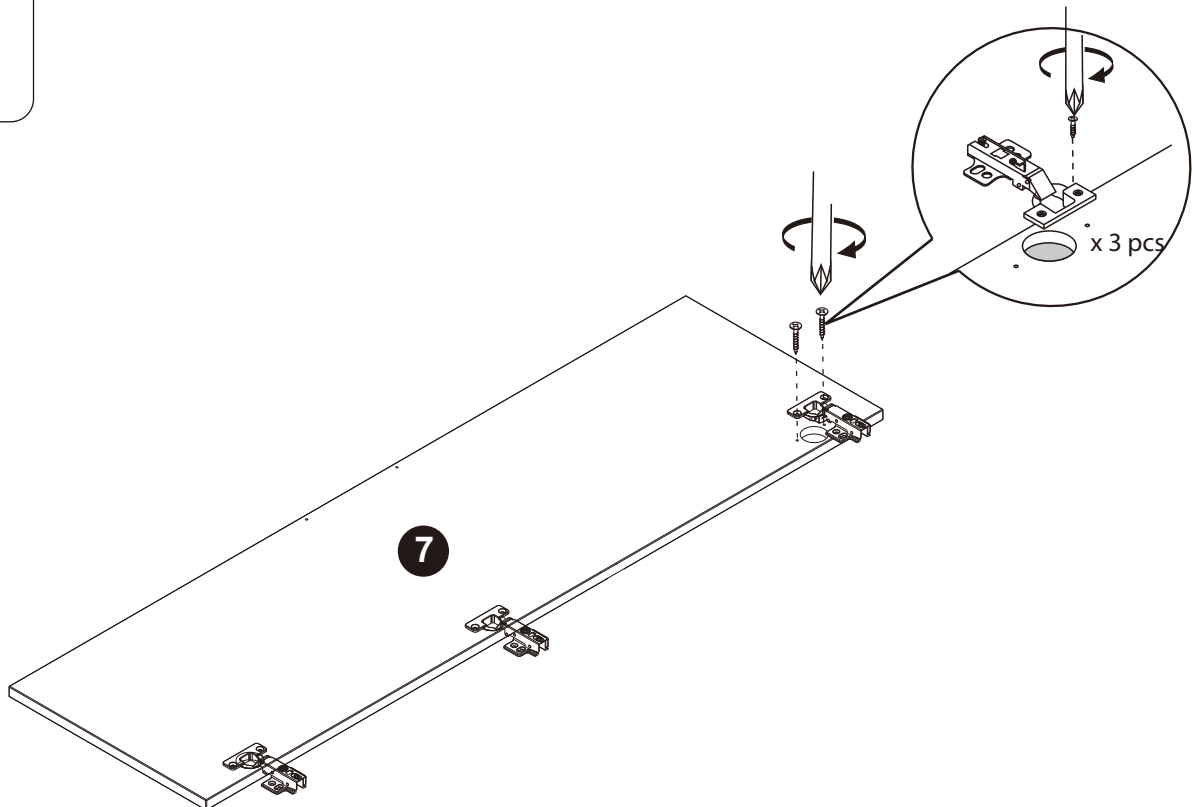

Dulap înalt suspendat Jersey

INSTRUCȚIUNI DE MONTARE

L=35 cm
H=140 cm
P=30 cm

A x 12+1 pcs	B x 12+1 pcs	C ϕ 8*40mm x 12+1 pcs	D ST4*30mm x 2 pcs	E ST4*14mm ST4*40mm x 1 pc	F x 8 pcs	G x 2 pcs
H x 3 pcs	J ST4*14mm x 4 pcs	K x 4 pcs	L ST5*38mm x 4 pcs	M ST3*14mm x 6 pcs	N ST3*14mm x 1 pc	O ST5*40mm x 4 pcs x 5 pcs

right/jobb/dreapta

left/bal/stânga

<p>A</p>  <p>x 12 pcs</p>	<p>D ST4*30mm</p>  <p>x 2 pcs</p>
---	---

C $\phi 8 \times 40\text{mm}$

x 12 pcs

B

x 6 pcs

J ST4*14mm

x 4 pcs

10

DROITE

GAUCHE

D  x 2 pcs

O ST5*40mm  x 4 pcs

F  x 8 pcs

E
TF4*14mm
TF4*40mm
x 1 pc