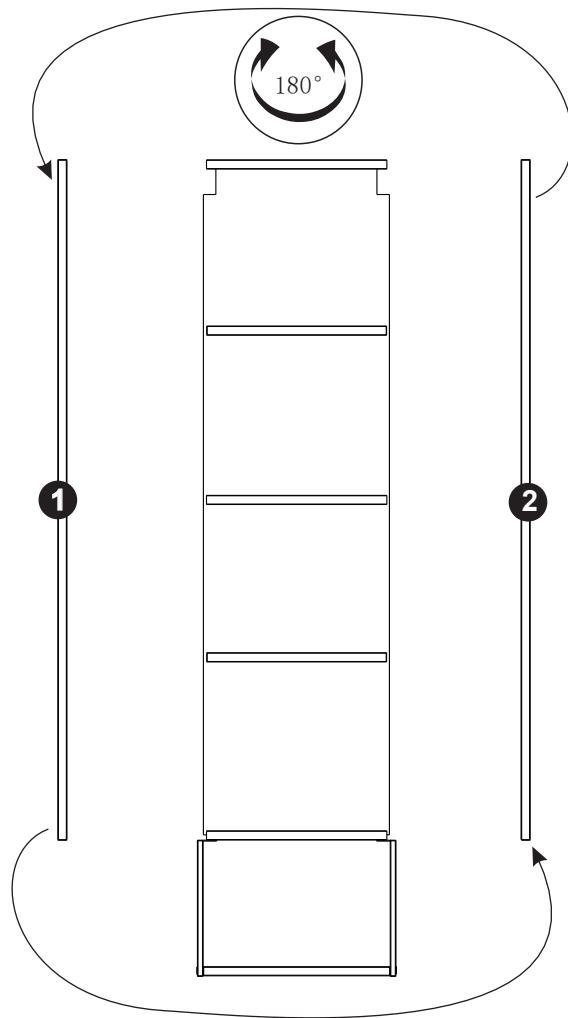

Dulap înalt suspendat Jersey

INSTRUCȚIUNI DE MONTARE

L=35 cm
H=140 cm
P=30 cm

A x 12+1 pcs	B x 12+1 pcs	C ϕ 8*40mm x 12+1 pcs	D ST4*30mm x 2 pcs	E ST4*14mm ST4*40mm x 1 pc	F x 8 pcs	G x 2 pcs
H x 3 pcs	J ST4*14mm x 4 pcs	K x 4 pcs	L ST5*38mm x 4 pcs	M ST3*14mm x 6 pcs	N ST3*14mm x 1 pc	O ST5*40mm x 4 pcs x 5 pcs

right/jobb/dreapta

left/bal/stânga

<p>A</p>  <p>x 12 pcs</p>	<p>D ST4*30mm</p>  <p>x 2 pcs</p>
---	---

C $\phi 8 \times 40\text{mm}$

x 12 pcs

B

x 6 pcs

J ST4*14mm

x 4 pcs

10

DROITE

GAUCHE

D  x 2 pcs

O ST5*40mm  x 4 pcs

F  x 8 pcs

E
TF4*14mm
TF4*40mm
x 1 pc

H
x 3 pcs