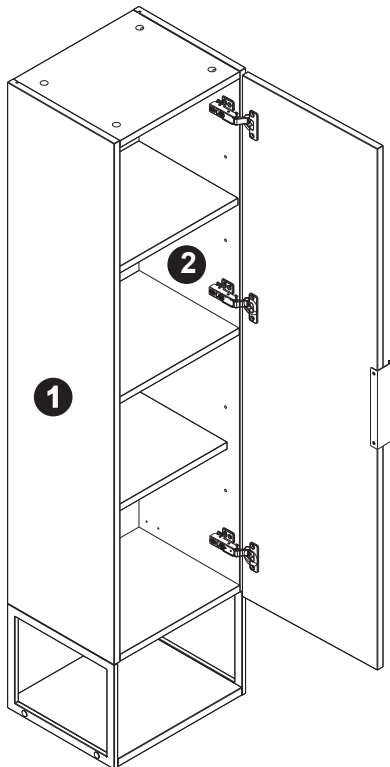

Dulap înalt suspendat Jersey

INSTRUCȚIUNI DE MONTARE

L=35 cm
H=140 cm
P=30 cm

A x 12+1 pcs	B x 12+1 pcs	C ϕ 8*40mm x 12+1 pcs	D ST4*30mm x 2 pcs	E ST4*14mm ST4*40mm x 1 pc	F x 8 pcs	G x 2 pcs
H x 3 pcs	J ST4*14mm x 4 pcs	K x 4 pcs	L ST5*38mm x 4 pcs	M ST3*14mm x 6 pcs	N ST3*14mm x 1 pc	O ST5*40mm x 4 pcs x 5 pcs

right/jobb/dreapta

left/bal/stânga

<p>A</p>  <p>x 12 pcs</p>	<p>D ST4*30mm</p>  <p>x 2 pcs</p>
---	---

C $\phi 8 \times 40\text{mm}$

x 12 pcs

B

x 6 pcs

J ST4*14mm

x 4 pcs

10

DROITE

GAUCHE

D  x 2 pcs

O ST5*40mm  x 4 pcs

F  x 8 pcs

E
TF4*14mm
TF4*40mm
x 1 pc