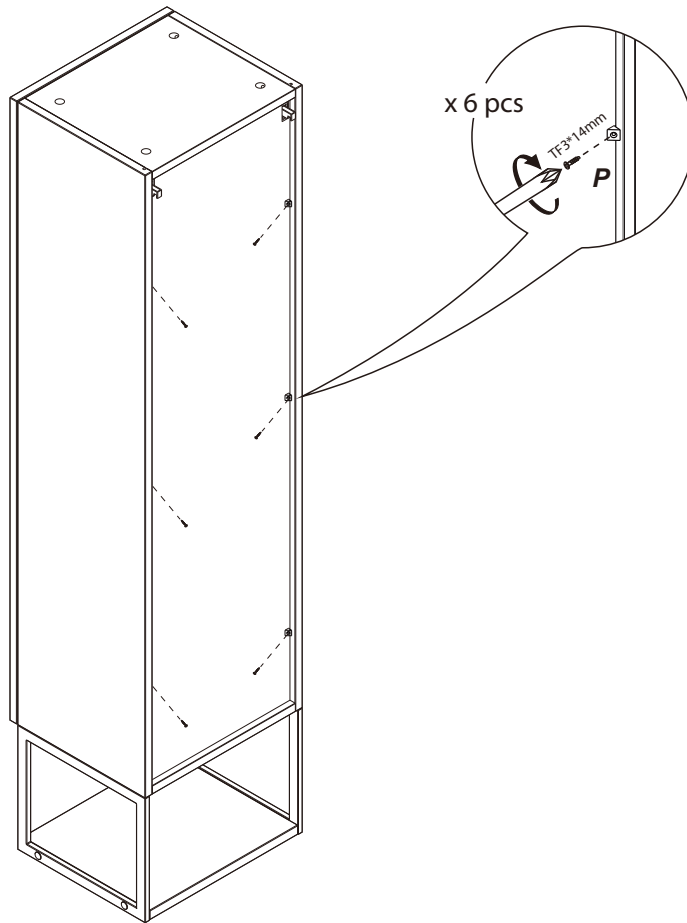

Dulap înalt suspendat Jersey

INSTRUCȚIUNI DE MONTARE

L=35 cm
H=140 cm
P=30 cm

A x 12+1 pcs	B x 12+1 pcs	C ϕ 8*40mm x 12+1 pcs	D ST4*30mm x 2 pcs	E ST4*14mm ST4*40mm x 1 pc	F x 8 pcs	G x 2 pcs
H x 3 pcs	J ST4*14mm x 4 pcs	K x 4 pcs	L ST5*38mm x 4 pcs	M ST3*14mm x 6 pcs	N ST3*14mm x 1 pc	O ST5*40mm x 4 pcs x 5 pcs

right/jobb/dreapta

left/bal/stânga

<p>A</p>  <p>x 12 pcs</p>	<p>D ST4*30mm</p>  <p>x 2 pcs</p>
---	---

C $\phi 8 \times 40\text{mm}$

x 12 pcs

B

x 6 pcs

J ST4*14mm

x 4 pcs

10

DROITE

GAUCHE

D  x 2 pcs

O ST5*40mm  x 4 pcs

F  x 8 pcs

E
TF4*14mm
TF4*40mm
x 1 pc