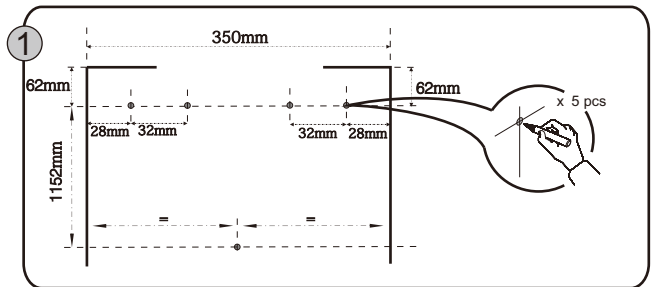

Dulap înalt suspendat Jersey

INSTRUCȚIUNI DE MONTARE

L=35 cm
H=140 cm
P=30 cm

A x 12+1 pcs	B x 12+1 pcs	C ϕ 8*40mm x 12+1 pcs	D ST4*30mm x 2 pcs	E ST4*14mm ST4*40mm x 1 pc	F x 8 pcs	G x 2 pcs
H x 3 pcs	J ST4*14mm x 4 pcs	K x 4 pcs	L ST5*38mm x 4 pcs	M ST3*14mm x 6 pcs	N ST3*14mm x 1 pc	O ST5*40mm x 4 pcs x 5 pcs

right/jobb/dreapta

left/bal/stânga

<p>A</p>  <p>x 12 pcs</p>	<p>D ST4*30mm</p>  <p>x 2 pcs</p>
---	---

C $\phi 8 \times 40\text{mm}$

x 12 pcs

B

x 6 pcs

J ST4*14mm

x 4 pcs

10

DROITE

GAUCHE

D  x 2 pcs

O ST5*40mm  x 4 pcs

F  x 8 pcs

E
TF4*14mm
TF4*40mm
x 1 pc