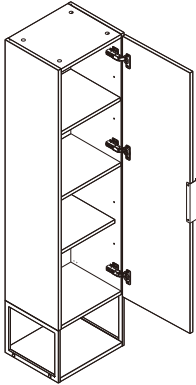

Dulap înalt suspendat Jersey

INSTRUCȚIUNI DE MONTARE

L=35 cm
H=140 cm
P=30 cm

A x 12+1 pcs	B x 12+1 pcs	C ϕ 8*40mm x 12+1 pcs	D ST4*30mm x 2 pcs	E ST4*14mm ST4*40mm x 1 pc	F x 8 pcs	G x 2 pcs
H x 3 pcs	J ST4*14mm x 4 pcs	K x 4 pcs	L ST5*38mm x 4 pcs	M ST3*14mm x 6 pcs	N ST3*14mm x 1 pc	O ST5*40mm x 4 pcs x 5 pcs

right/jobb/dreapta

left/bal/stânga

<p>A</p>  <p>x 12 pcs</p>	<p>D ST4*30mm</p>  <p>x 2 pcs</p>
---	---

C $\phi 8 \times 40\text{mm}$

x 12 pcs

B

x 6 pcs

J ST4*14mm

x 4 pcs

10

DROITE

GAUCHE

D  x 2 pcs

O ST5*40mm  x 4 pcs

F  x 8 pcs

E
TF4*14mm
TF4*40mm
x 1 pc

H
x 3 pcs