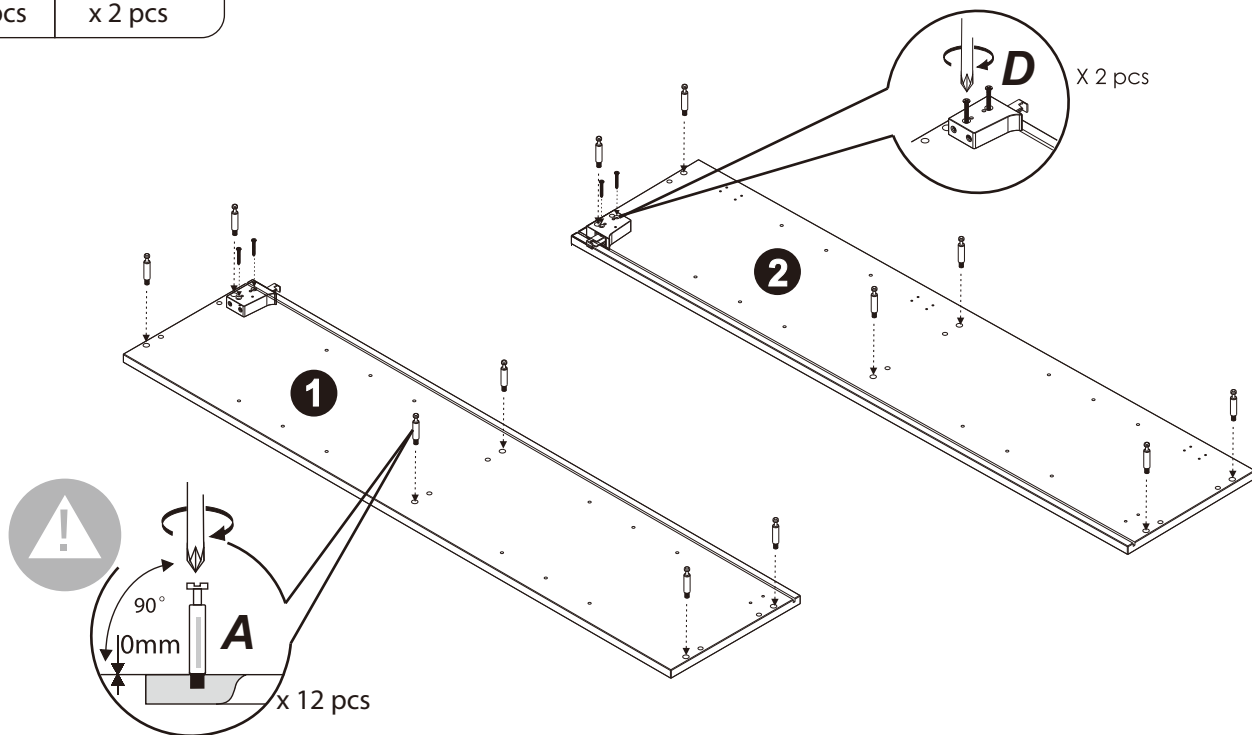

Dulap înalt suspendat Jersey

INSTRUCȚIUNI DE MONTARE

L=35 cm
H=140 cm
P=30 cm

A x 12+1 pcs	B x 12+1 pcs	C ϕ 8*40mm x 12+1 pcs	D ST4*30mm x 2 pcs	E ST4*14mm ST4*40mm x 1 pc	F x 8 pcs	G x 2 pcs
H x 3 pcs	J ST4*14mm x 4 pcs	K x 4 pcs	L ST5*38mm x 4 pcs	M ST3*14mm x 6 pcs	N ST3*14mm x 1 pc	O ST5*40mm x 4 pcs x 5 pcs

right/jobb/dreapta

left/bal/stânga

<p>A</p>  <p>x 12 pcs</p>	<p>D ST4*30mm</p>  <p>x 2 pcs</p>
---	---

C $\phi 8 \times 40\text{mm}$

x 12 pcs

B

x 6 pcs

J ST4*14mm

x 4 pcs

10

DROITE

GAUCHE

D  x 2 pcs

O ST5*40mm  x 4 pcs

F  x 8 pcs

E
TF4*14mm
TF4*40mm
x 1 pc