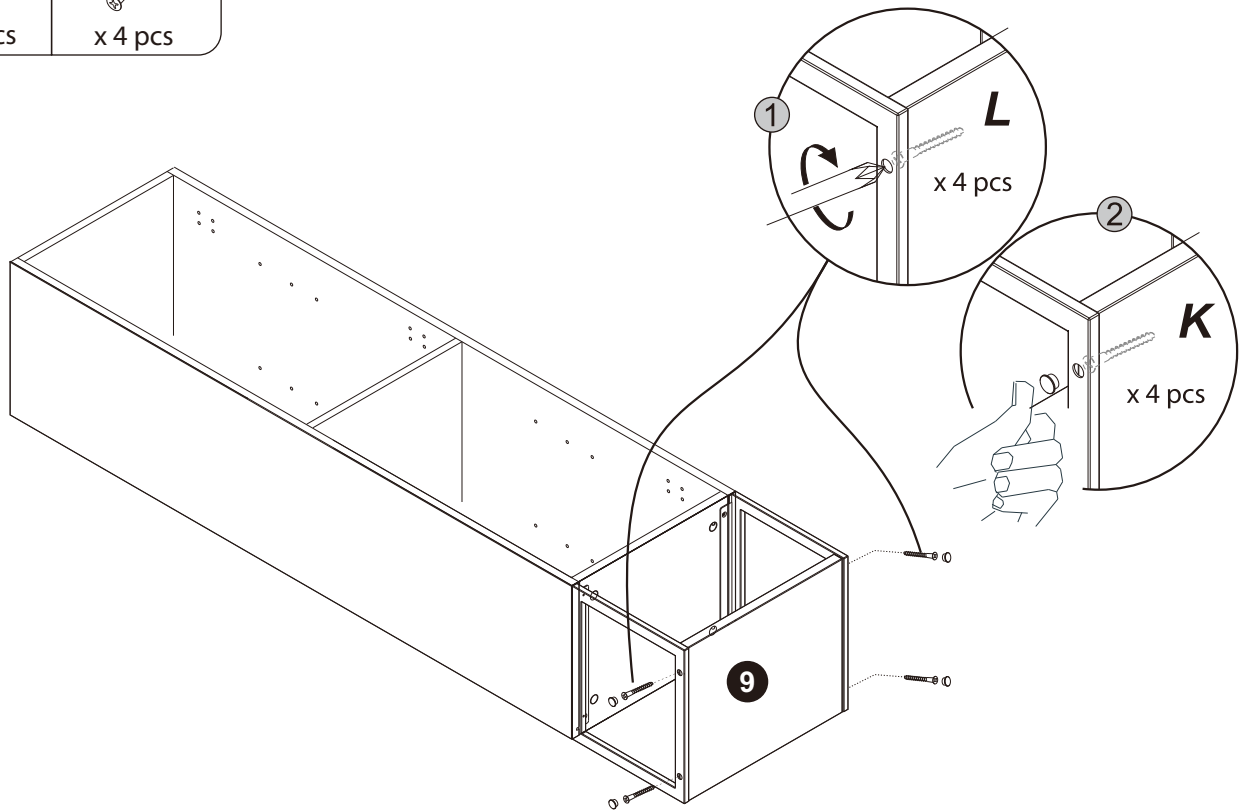

Dulap înalt suspendat Jersey

INSTRUCȚIUNI DE MONTARE

L=35 cm
H=140 cm
P=30 cm

A x 12+1 pcs	B x 12+1 pcs	C ϕ 8*40mm x 12+1 pcs	D ST4*30mm x 2 pcs	E ST4*14mm ST4*40mm x 1 pc	F x 8 pcs	G x 2 pcs
H x 3 pcs	J ST4*14mm x 4 pcs	K x 4 pcs	L ST5*38mm x 4 pcs	M ST3*14mm x 6 pcs	N ST3*14mm x 1 pc	O ST5*40mm x 4 pcs x 5 pcs

right/jobb/dreapta

left/bal/stânga

<p>A</p>  <p>x 12 pcs</p>	<p>D ST4*30mm</p>  <p>x 2 pcs</p>
---	---

C $\phi 8 \times 40\text{mm}$

x 12 pcs

B

x 6 pcs

J ST4*14mm

x 4 pcs

10

DROITE

GAUCHE

D  x 2 pcs

O ST5*40mm  x 4 pcs

F  x 8 pcs

E
TF4*14mm
TF4*40mm
x 1 pc