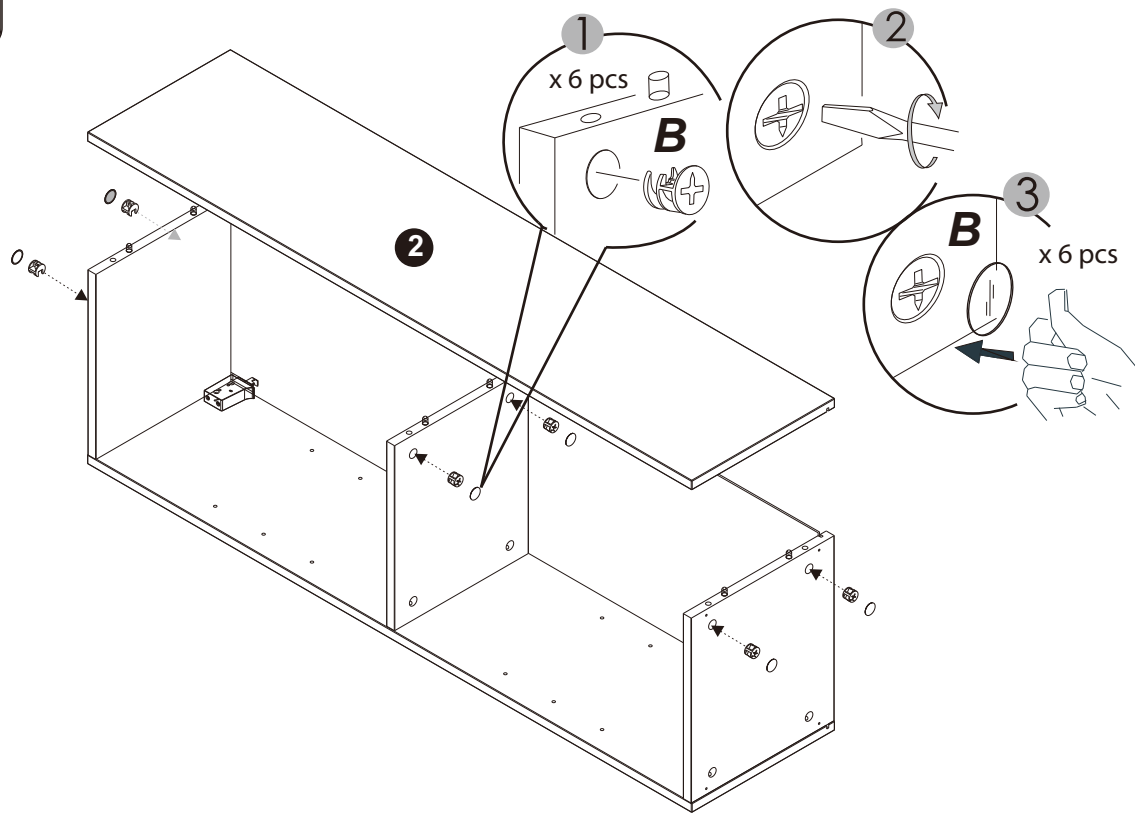

Dulap înalt suspendat Jersey

INSTRUCȚIUNI DE MONTARE

L=35 cm
H=140 cm
P=30 cm

A x 12+1 pcs	B x 12+1 pcs	C ϕ 8*40mm x 12+1 pcs	D ST4*30mm x 2 pcs	E ST4*14mm ST4*40mm x 1 pc	F x 8 pcs	G x 2 pcs
H x 3 pcs	J ST4*14mm x 4 pcs	K x 4 pcs	L ST5*38mm x 4 pcs	M ST3*14mm x 6 pcs	N ST3*14mm x 1 pc	O ST5*40mm x 4 pcs x 5 pcs

right/jobb/dreapta

left/bal/stânga

<p>A</p>  <p>x 12 pcs</p>	<p>D ST4*30mm</p>  <p>x 2 pcs</p>
---	---

C $\phi 8 \times 40\text{mm}$

x 12 pcs

B

x 6 pcs

J ST4*14mm

x 4 pcs

10

DROITE

GAUCHE

D  x 2 pcs

O ST5*40mm  x 4 pcs

F  x 8 pcs

E
TF4*14mm
TF4*40mm
x 1 pc