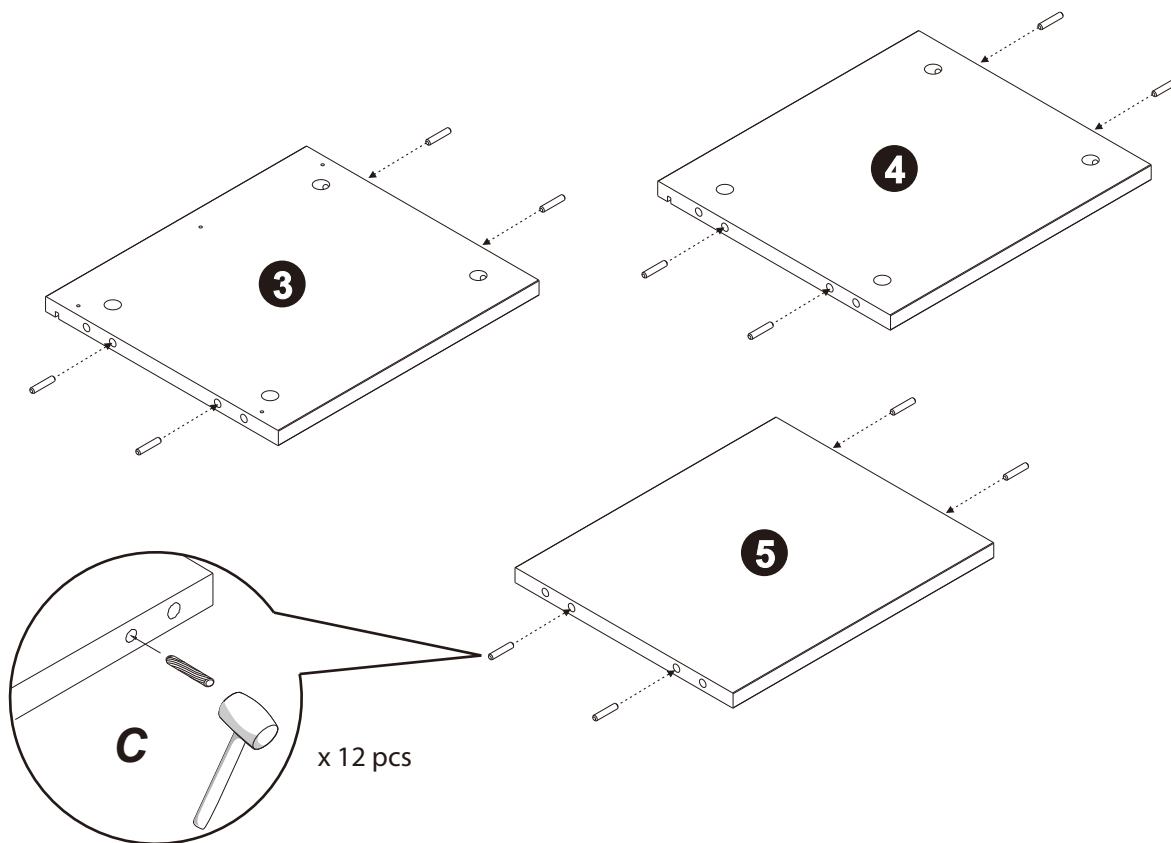

Dulap înalt suspendat Jersey

INSTRUCȚIUNI DE MONTARE

L=35 cm
H=140 cm
P=30 cm

A x 12+1 pcs	B x 12+1 pcs	C ϕ 8*40mm x 12+1 pcs	D ST4*30mm x 2 pcs	E ST4*14mm ST4*40mm x 1 pc	F x 8 pcs	G x 2 pcs
H x 3 pcs	J ST4*14mm x 4 pcs	K x 4 pcs	L ST5*38mm x 4 pcs	M ST3*14mm x 6 pcs	N ST3*14mm x 1 pc	O ST5*40mm x 4 pcs x 5 pcs

right/jobb/dreapta

left/bal/stânga

<p>A</p>  <p>x 12 pcs</p>	<p>D ST4*30mm</p>  <p>x 2 pcs</p>
---	---

C $\phi 8 \times 40\text{mm}$

x 12 pcs

B

x 6 pcs

J ST4*14mm

x 4 pcs

10

DROITE

GAUCHE

D  x 2 pcs

O ST5*40mm  x 4 pcs

F  x 8 pcs

E
TF4*14mm
TF4*40mm
x 1 pc