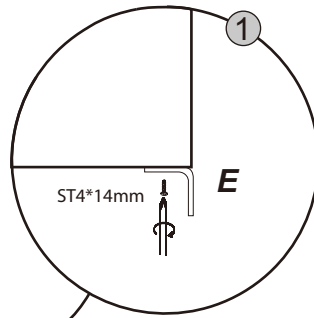

Dulap înalt suspendat Jersey

INSTRUCȚIUNI DE MONTARE

L=35 cm
H=140 cm
P=30 cm

A x 12+1 pcs	B x 12+1 pcs	C ϕ 8*40mm x 12+1 pcs	D ST4*30mm x 2 pcs	E ST4*14mm ST4*40mm x 1 pc	F x 8 pcs	G x 2 pcs
H x 3 pcs	J ST4*14mm x 4 pcs	K x 4 pcs	L ST5*38mm x 4 pcs	M ST3*14mm x 6 pcs	N ST3*14mm x 1 pc	O ST5*40mm x 4 pcs x 5 pcs

right/jobb/dreapta

left/bal/stânga

<p>A</p>  <p>x 12 pcs</p>	<p>D ST4*30mm</p>  <p>x 2 pcs</p>
---	---

C $\phi 8 \times 40\text{mm}$

x 12 pcs

B

x 6 pcs

J ST4*14mm

x 4 pcs

10

DROITE

GAUCHE

D  x 2 pcs

O ST5*40mm  x 4 pcs

F  x 8 pcs

E
TF4*14mm
TF4*40mm
x 1 pc