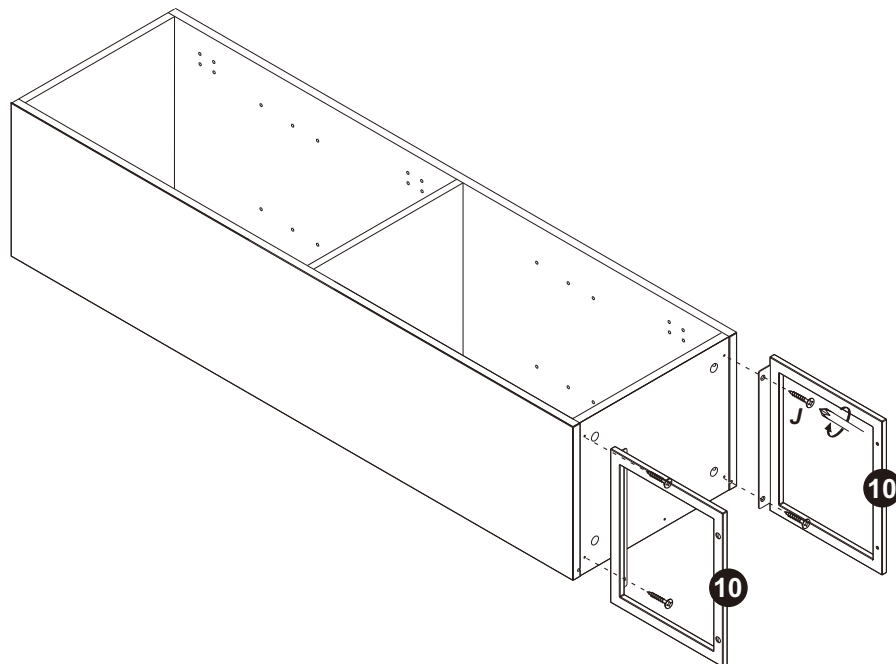

Dulap înalt suspendat Jersey

INSTRUCȚIUNI DE MONTARE

L=35 cm
H=140 cm
P=30 cm

A x 12+1 pcs	B x 12+1 pcs	C ϕ 8*40mm x 12+1 pcs	D ST4*30mm x 2 pcs	E ST4*14mm ST4*40mm x 1 pc	F x 8 pcs	G x 2 pcs
H x 3 pcs	J ST4*14mm x 4 pcs	K x 4 pcs	L ST5*38mm x 4 pcs	M ST3*14mm x 6 pcs	N ST3*14mm x 1 pc	O ST5*40mm x 4 pcs x 5 pcs

right/jobb/dreapta

left/bal/stânga

<p>A</p>  <p>x 12 pcs</p>	<p>D ST4*30mm</p>  <p>x 2 pcs</p>
---	---

C $\phi 8 \times 40\text{mm}$

x 12 pcs

B

x 6 pcs

J ST4*14mm

x 4 pcs

10

DROITE

GAUCHE

D  x 2 pcs

O ST5*40mm  x 4 pcs

F  x 8 pcs

E
TF4*14mm
TF4*40mm
x 1 pc