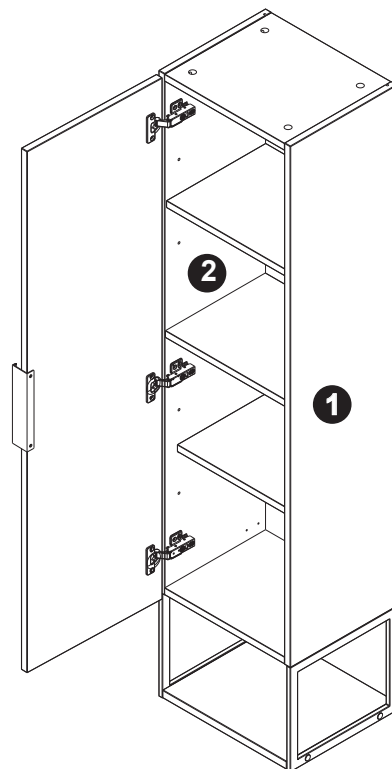

Dulap înalt suspendat Jersey

INSTRUCȚIUNI DE MONTARE

L=35 cm
H=140 cm
P=30 cm

A x 12+1 pcs	B x 12+1 pcs	C ϕ 8*40mm x 12+1 pcs	D ST4*30mm x 2 pcs	E ST4*14mm ST4*40mm x 1 pc	F x 8 pcs	G x 2 pcs
H x 3 pcs	J ST4*14mm x 4 pcs	K x 4 pcs	L ST5*38mm x 4 pcs	M ST3*14mm x 6 pcs	N ST3*14mm x 1 pc	O ST5*40mm x 4 pcs x 5 pcs

right/jobb/dreapta

left/bal/stânga

<p>A</p>  <p>x 12 pcs</p>	<p>D ST4*30mm</p>  <p>x 2 pcs</p>
---	---

C $\phi 8 \times 40\text{mm}$

x 12 pcs

B

x 6 pcs

J ST4*14mm

x 4 pcs

10

DROITE

GAUCHE

D  x 2 pcs

O ST5*40mm  x 4 pcs

F  x 8 pcs

E
TF4*14mm
TF4*40mm
x 1 pc