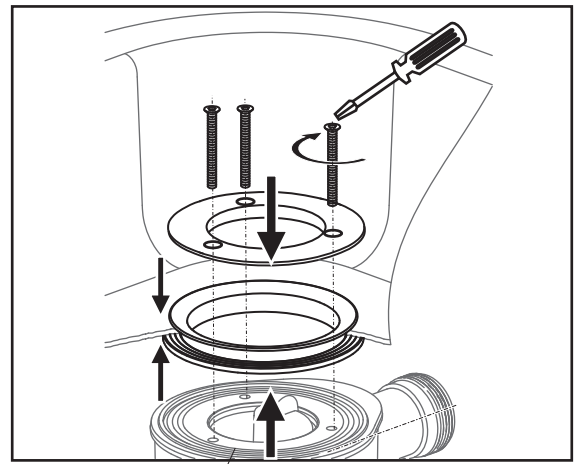

STROHM
11.079.00

www.strohm-teka.com

325/R1/08/19/S1235