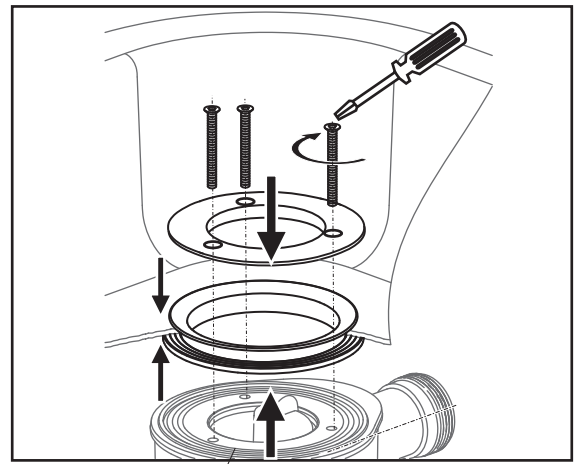

STROHM
11.079.00

www.strohm-teka.com

325/R1/08/19/S1235