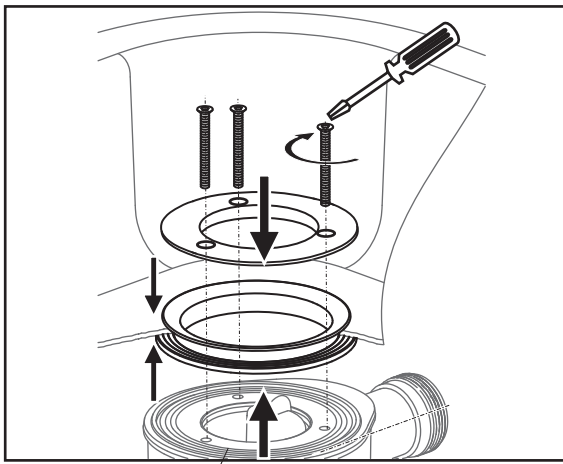

STROHM
11.079.00

www.strohm-teka.com

325/R1/08/19/S1235