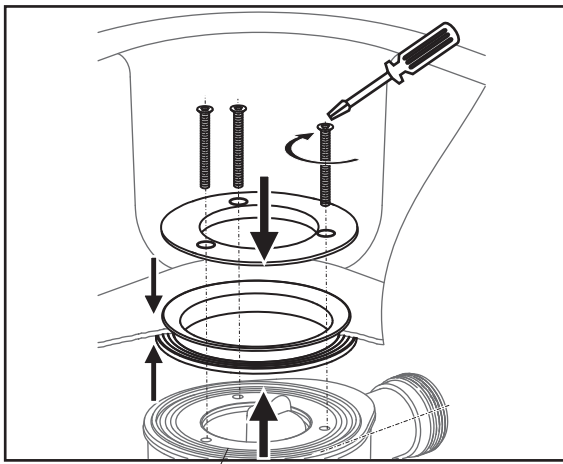

STROHM
11.079.00

www.strohm-teka.com

325/R1/08/19/S1235