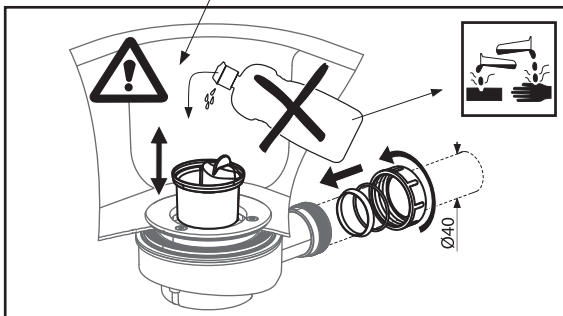

STROHM
11.079.00

www.strohm-teka.com

325/R1/08/19/S1235