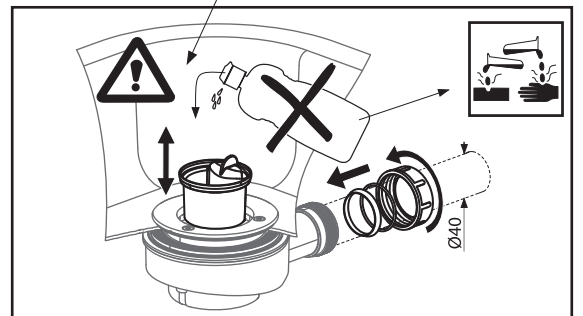

STROHM
11.079.00

www.strohm-teka.com

325/R1/08/19/S1235