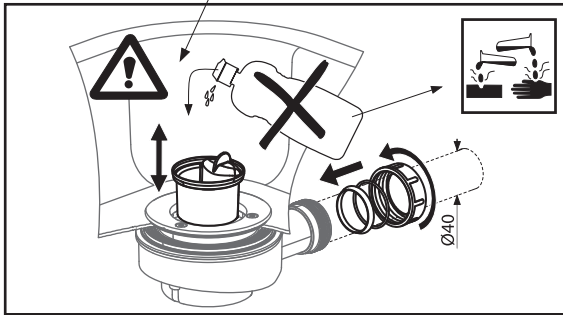

STROHM
11.079.00

www.strohm-teka.com

325/R1/08/19/S1235