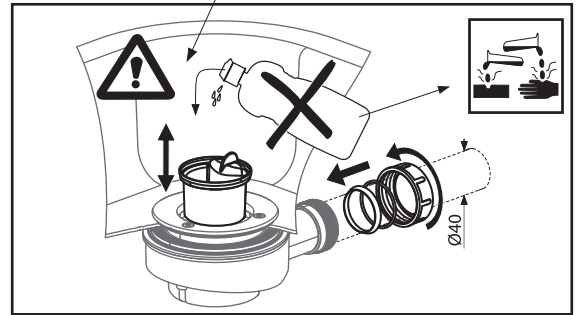

STROHM
11.079.00

www.strohm-teka.com

325/R1/08/19/S1235