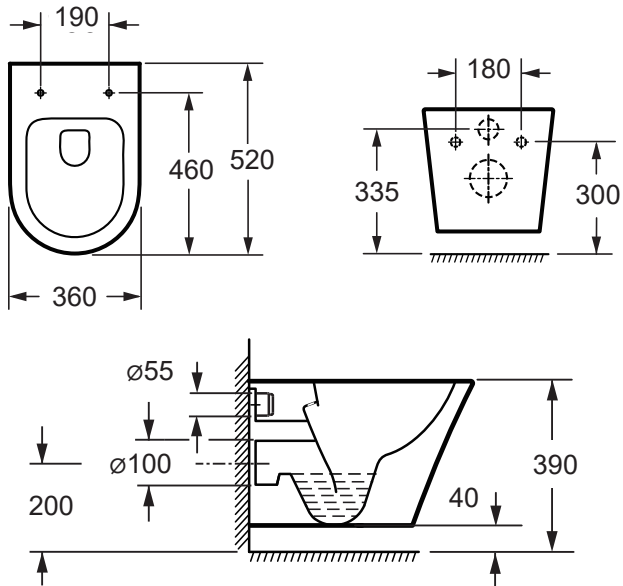

Clement WC mural
INSTALLATION MANUELLE

RO

WC de perete Clement
INSTRUCȚIUNI DE MONTARE

CLEMENT

WF00016

Clement

Wellis®

CE