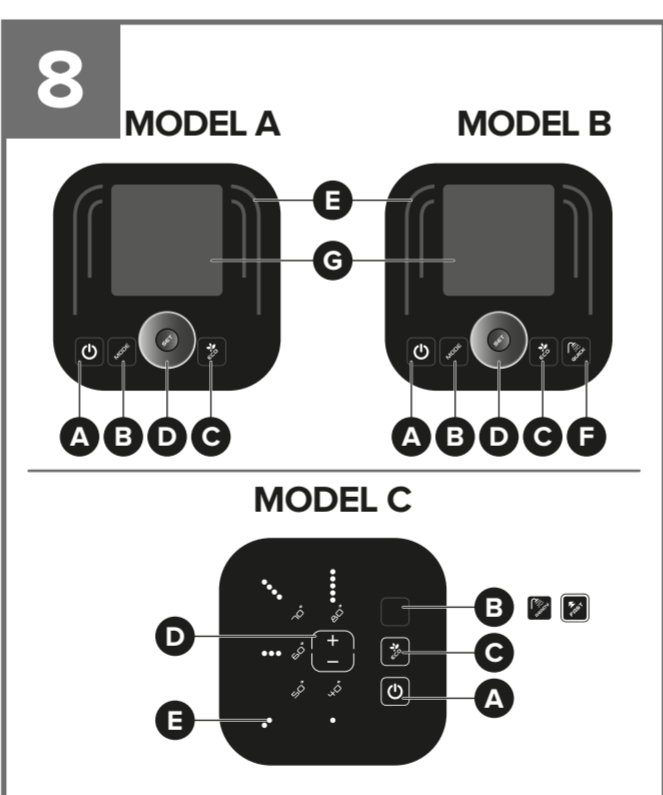

HU Gyors Üzembehelyezési útmutató Szerelési útmutató

A 'gyors üzembehelyezési útmutató' nem helyettesíti a felhasználói kézikönyvet! A készülék felszerelése és használati előtti olvasni a figyelemmel a felhasználói kézikönyvet!

CS QUICK START POKYNY PRO INSTALACI

Quick start je dokument, který slouží k seznámení se zařízením a nenařazuje návod k tomuto zařízení. Před zahájením instalace a používáním výrobku si pozorně přečtěte návod.

DE QUICK START INSTALLATIONSANLEITUNG

Quick Start ist eine Kurzanleitung, die die Gebrauchsanweisung nicht ersetzt. Lesen Sie aufmerksam die Gebrauchsanweisung durch, bevor Sie das Produkt installieren und verwenden.

LT GREITOS PRAŽYDYS VADOVAIS ĮRENGIMO INSTRUKCIJA

Greitos pradžios vadovas yra tik įvodinis dokumentas ir nepakeičia naudojimo vadovo. Prieš įrengdami ir naudodami gaminį, atidžiai perskaitykite naudojimo vadovą.

LV ĪSA LIETOŠANAS INSTRUKCIJA UZSTĀDĪŠANAS INSTRUKCIJA

Īsa lietošanas instrukcija ir tikai ievadlīdzeklis un neaizstāj ekspluatācijas rokasgrāmatu. Pirms izstrādājuma uzstādīšanas un lietošanas rūpīgi izlasiet ekspluatācijas rokasgrāmatu.