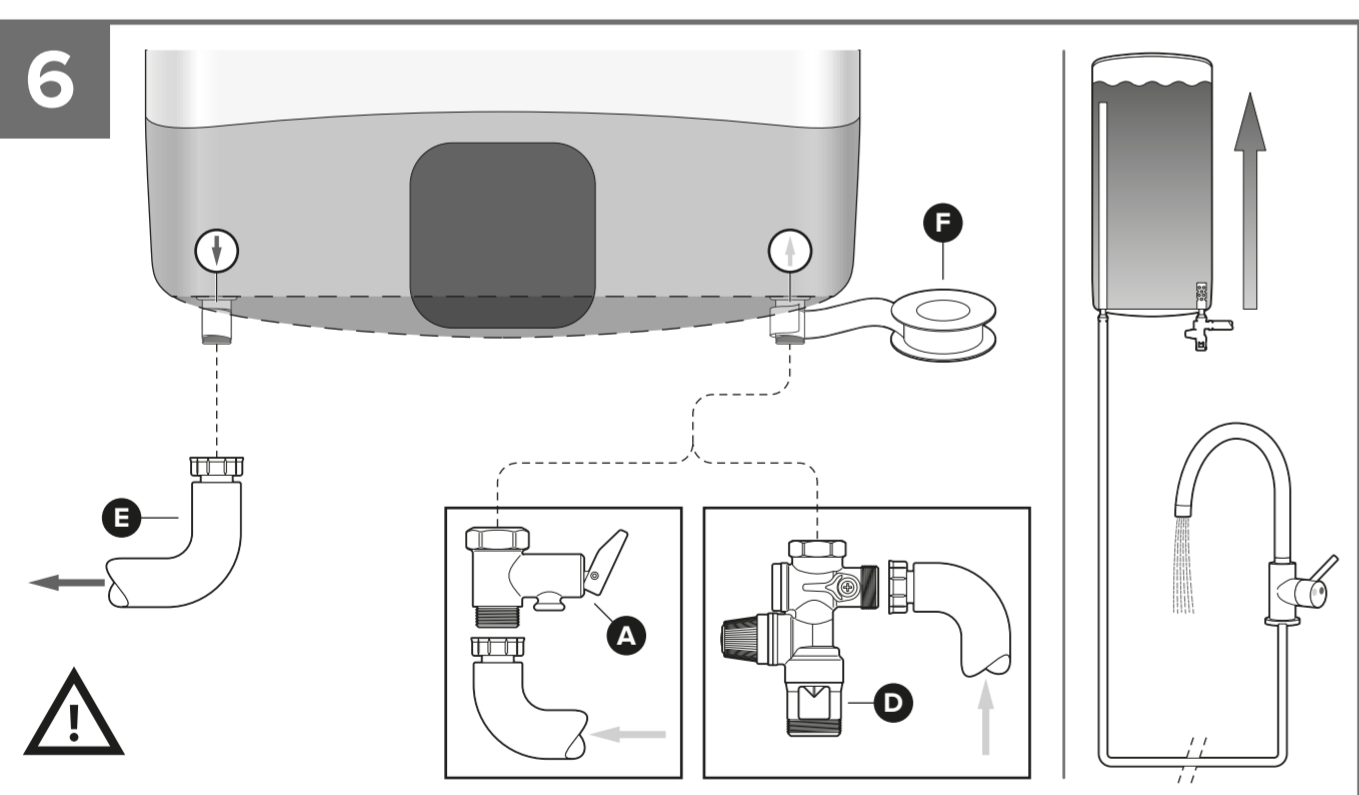

HU Gyors Üzembehelyezési útmutató Szerelési útmutató

A 'gyors üzembehelyezési útmutató' nem helyettesíti a felhasználói kézikönyvet! A készülék felszerelése és használati előtti olvasni a figyelemmel a felhasználói kézikönyvet!

CS QUICK START POKYNY PRO INSTALACI

Quick start je dokument, který slouží k seznámení se zařízením a nenařazuje návod k tomuto zařízení. Před zahájením instalace a používáním výrobku si pozorně přečtěte návod.

DE QUICK START INSTALLATIONSANLEITUNG

Quick Start ist eine Kurzanleitung, die die Gebrauchsanweisung nicht ersetzt. Lesen Sie aufmerksam die Gebrauchsanweisung durch, bevor Sie das Produkt installieren und verwenden.

LT GREITOS PRAŽYDYS VADOVAIS ĮRENGIMO INSTRUKCIJA

Greitos pradžios vadovas yra tik įvodinis dokumentas ir nepakeičia naudojimo vadovo. Prieš įrengdami ir naudodami gaminį, atidžiai perskaitykite naudojimo vadovą.

LV ĪSA LIETOŠANAS INSTRUKCIJA UZSTĀDĪŠANAS INSTRUKCIJA

Īsa lietošanas instrukcija ir tikai ievadlīdzeklis un neaizstāj ekspluatācijas rokasgrāmatu. Pirms izstrādājuma uzstādīšanas un lietošanas rūpīgi izlasiet ekspluatācijas rokasgrāmatu.